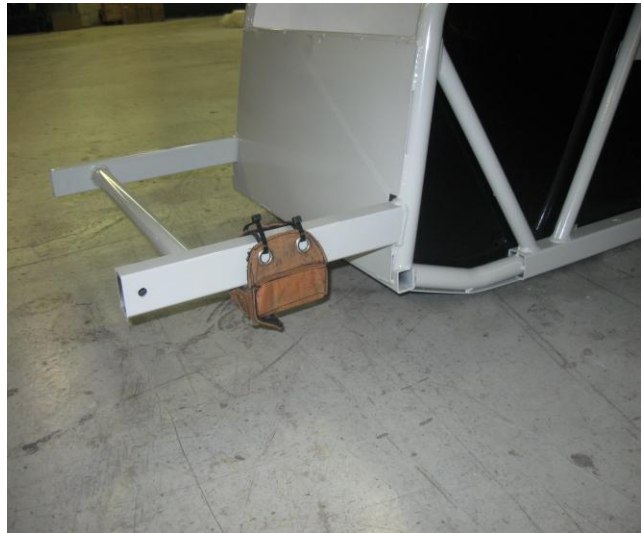

TRANSPONDER MOUNTING LOCATION

LEGEND CARS

BANDOLERO CARS

SILVER LABEL MUST BE FACING DOWN (TO THE TRACK)!
TRANSPONDER MUST BE MOUNTED ON THE LEFT SIDE OF THE CAR!

The flashing lights are a battery life indicator. If your transponder flashes less than 5 green flashes or it has a red light, **CHARGE YOUR TRANSPONDER.**