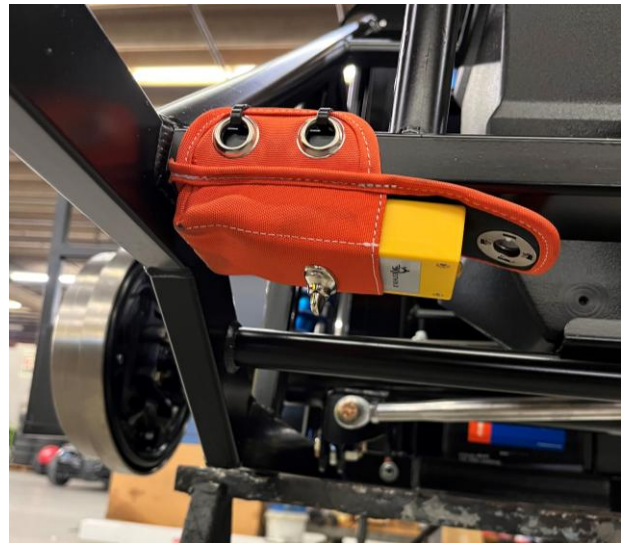

TRANSPONDER MOUNTING LOCATION

LEGEND CARS

BANDOLERO CARS

SILVER LABEL MUST BE FACING DOWN (TO THE TRACK)!
TRANSPONDER MUST BE MOUNTED ON THE LEFT SIDE OF THE CAR!

The flashing lights are a battery life indicator. If your transponder flashes less than 5 green flashes or it has a red light, **CHARGE YOUR TRANSPONDER.**